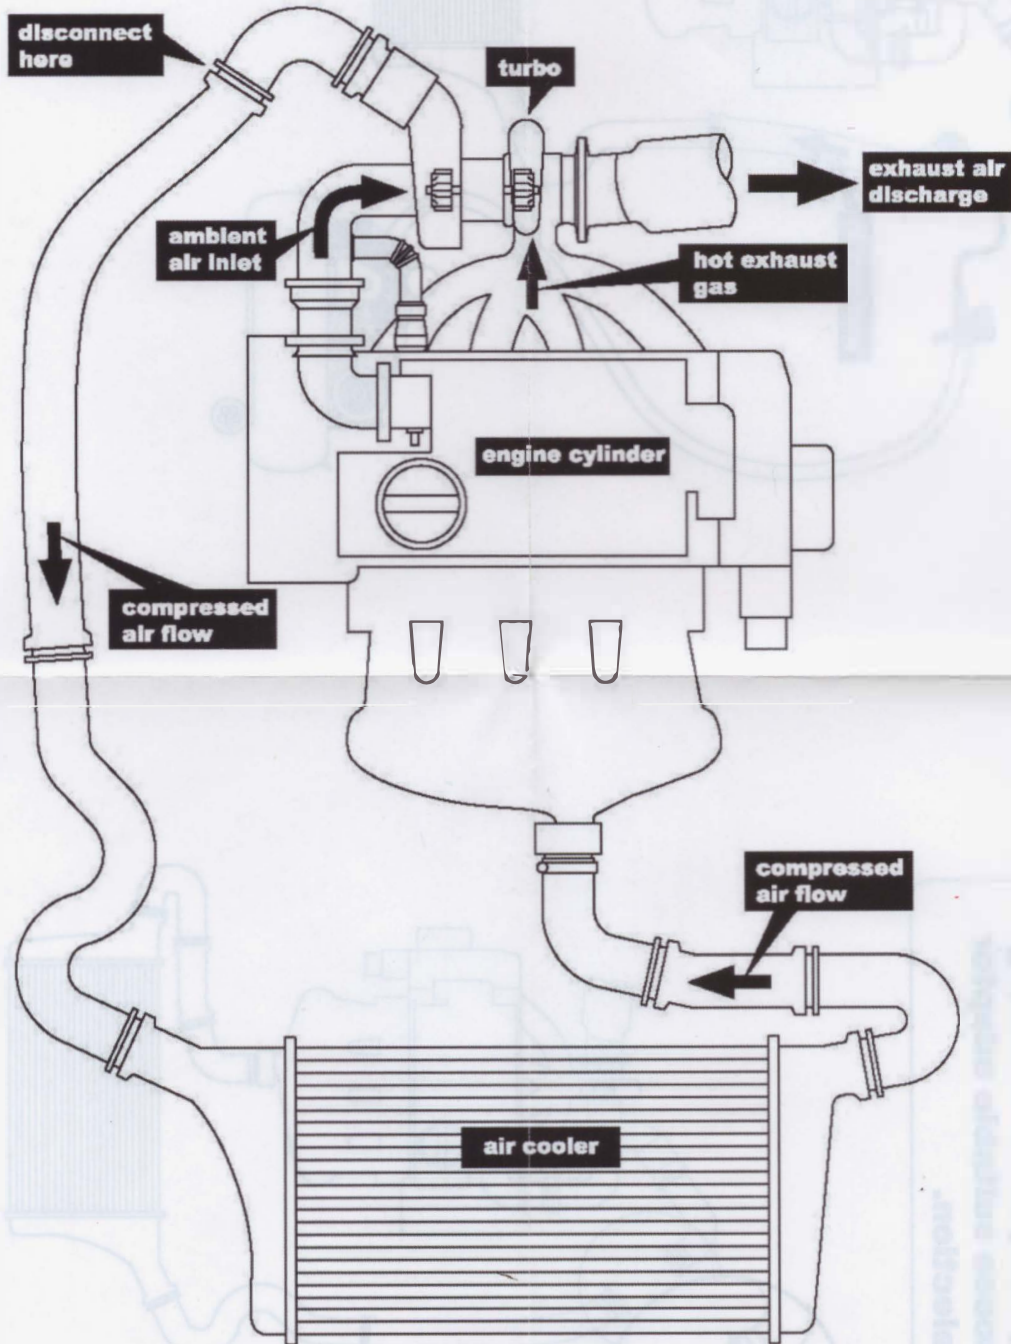

# 17 PIECE TURBO SYSTEM TEST SET 16-38 MM

1237-WW

Plug in stop adaptor and testing adaptor choose suitable adaptor from the selection.