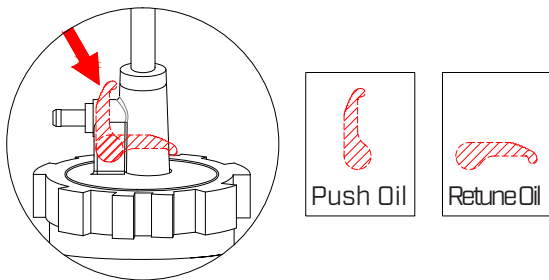

Instructions

Step 1

Select the correct adaptor.

Step 2

Open the valve and push the oil way control bolt vertically, then push the handle to transmit the oil.

Select the appropriate adaptor

Step 3

If the handle is difficult to push and the ATF of the vehicle is almost full, push the oil way control bolt horizontally for smooth transmission of oil.

Oil control handle

Specifications

Part No.		Application			
44145-1		Ford 1/8-27 (NPT)	44145-11		Universal Flexible 300 mm, Honda, Hyundai, Kia, etc.
44145-2		Universal BMW, Honda, Nissan, etc.	44145-12		Volvo 5/16-24 (UNF)
44145-3		VW/Audi, Skoda.	44145-13		Toyota, Lexus, BMW 7 Series M18x1.5
44145-4		VW/Audi, Porsche.	44145-14		Nissan, Infinity M8x1.0
44145-5		VW/Audi, Mini Cooper M10x1.0	44145-15		V.W., Passat.
44145-6		VW/Audi DSG M24x1.5	44145-16		Nissan, Juke, Toyota, Subaru M12x1.25
44145-7		VW/Audi CVT M22x1.5	44145-17		Mini Cooper, Mitsubishi M14x1.5
44145-8		Mercedes M12x1.5	44145-18		Nissan M10x1.5
44145-9		V/W, Skoda M18x1.5	44145-19		GM M12x1.75
44145-10		Audi/VW, Skoda M30x1.5	44145-20		Benz 725-9G Transmission
			44145-21		VAG DSG 7 Speed