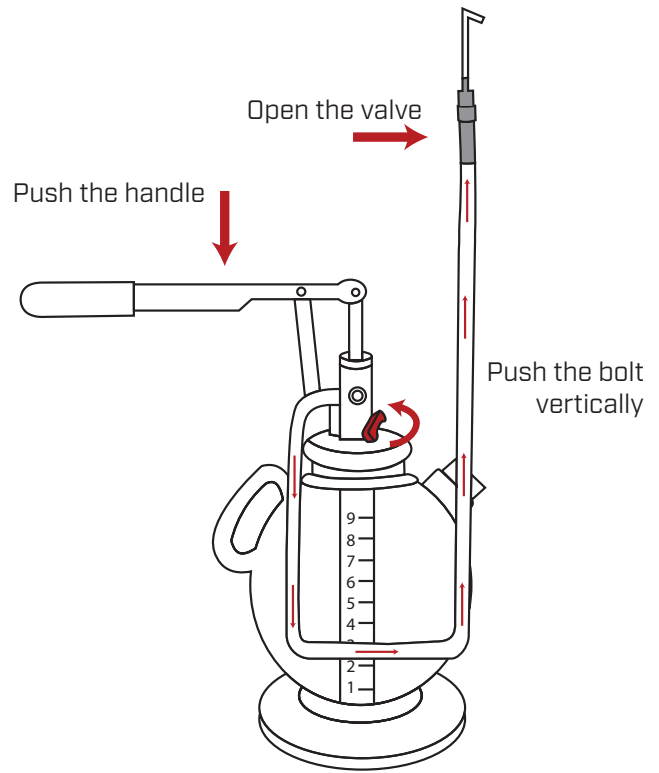

Instructions

Step 1

Select the correct adaptor.

Step 2

Open the valve and push the oil way control bolt vertically, then push the handle to transmit the oil.

Select the appropriate adaptor

Step 3

If the handle is difficult to push and the ATF of the vehicle is almost full, push the oil way control bolt horizontally for smooth transmission of oil.

Oil control handle

Specifications

Part No.		Application			
44145-1		Ford 1/8-27 (NPT)	44145-11		Universal Flexible 300 mm, Honda, Hyundai, Kia, etc.
44145-2		Universal BMW, Honda, Nissan, etc.	44145-12		Volvo 5/16-24 (UNF)
44145-3		VW/Audi, Skoda.	44145-13		Toyota, Lexus, BMW 7 Series M18x1.5
44145-4		VW/Audi, Porsche.	44145-14		Nissan, Infinity M8x1.0
44145-5		VW/Audi, Mini Cooper M10x1.0	44145-15		V.W., Passat.
44145-6		VW/Audi DSG M24x1.5	44145-16		Nissan, Juke, Toyota, Subaru M12x1.25
44145-7		VW/Audi CVT M22x1.5	44145-17		Mini Cooper, Mitsubishi M14x1.5
44145-8		Mercedes M12x1.5	44145-18		Nissan M10x1.5
44145-9		V/W, Skoda M18x1.5	44145-19		GM M12x1.75
44145-10		Audi/VW, Skoda M30x1.5	44145-20		Benz 725-9G Transmission
			44145-21		VAG DSG 7 Speed