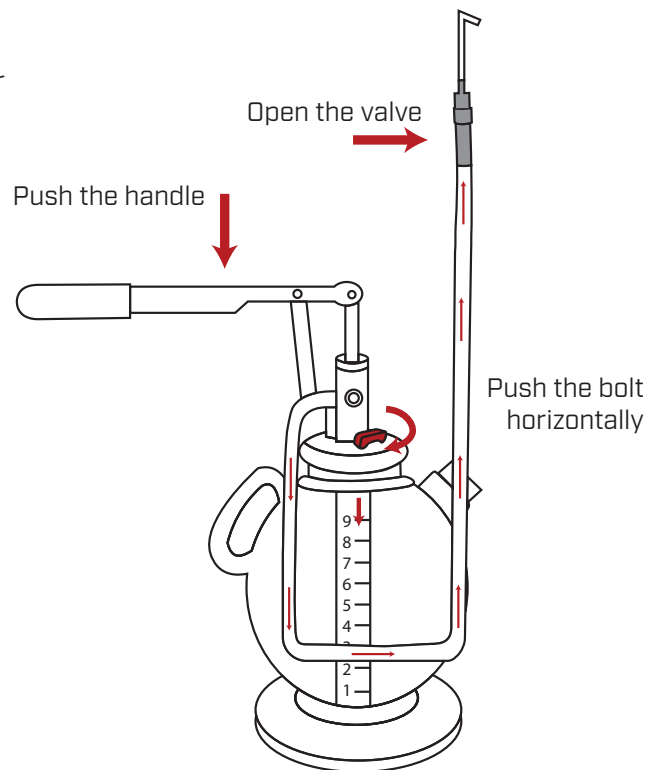

Instructions

Step 1

Select the correct adaptor.

Step 2

Open the valve and push the oil way control bolt vertically, then push the handle to transmit the oil.

Select the appropriate adaptor

Step 3

If the handle is difficult to push and the ATF of the vehicle is almost full, push the oil way control bolt horizontally for smooth transmission of oil.

Oil control handle

Specifications

Part No.		Application			
44145-1		Ford 1/8-27 (NPT)	44145-11		Universal Flexible 300 mm, Honda, Hyundai, Kia, etc.
44145-2		Universal BMW, Honda, Nissan, etc.	44145-12		Volvo 5/16-24 (UNF)
44145-3		VW/Audi, Skoda.	44145-13		Toyota, Lexus, BMW 7 Series M18x1.5
44145-4		VW/Audi, Porsche.	44145-14		Nissan, Infinity M8x1.0
44145-5		VW/Audi, Mini Cooper M10x1.0	44145-15		V.W., Passat.
44145-6		VW/Audi DSG M24x1.5	44145-16		Nissan, Juke, Toyota, Subaru M12x1.25
44145-7		VW/Audi CVT M22x1.5	44145-17		Mini Cooper, Mitsubishi M14x1.5
44145-8		Mercedes M12x1.5	44145-18		Nissan M10x1.5
44145-9		V/W, Skoda M18x1.5	44145-19		GM M12x1.75
44145-10		Audi/VW, Skoda M30x1.5	44145-20		Benz 725-9G Transmission
			44145-21		VAG DSG 7 Speed